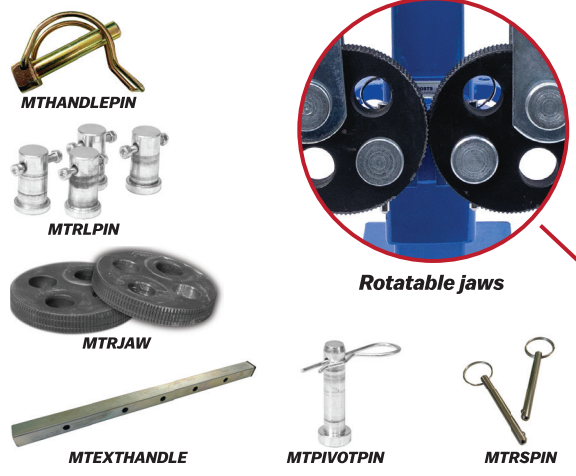

POSTJAK

POST & STAKE PULLER

POSTJAK

- Stake and "T" post puller
- Convenient carrying handle
- Rotatable jaws allow for 4x the lifespan than that of the competition
- 0 to 1" (25 mm) grip range with quick no-tool adjustable jaw
- Two sizes: 20" (508 mm) and 35" (889 mm) tall

EDI	Part#	Description
33110	SPOSTJAK	Small PostJak
33111	LPOSTJAK	Large PostJak
33123	MTRJAW	Jaw Set
33124	MTEXTHANDLE	Extension Handle
33125	MTRLPIN	Large Pins
33126	MTRSPIN	Small Pins
33127	MTPIVOTPIN	Pivot Pin
33128	MTHANDLEPIN	Handle Pin